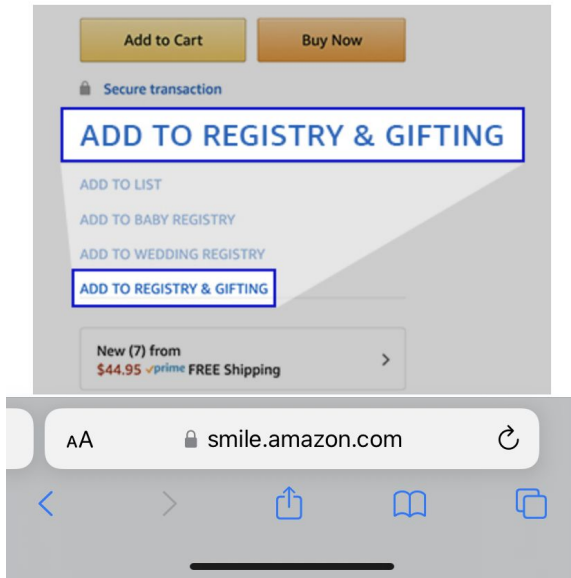

# Adding Items to Your Registry

How to add items to your gift list

**Add items from any product page:**

Click the "Add to Registry & Gifting" button and select the registry or gift list you'd like to add the item to.

When shopping, click Add to Registry & Gifting on the bottom on the screen and only select items that are Prime so that items will arrive ASAP. We also encourage you to select highly rated items. We will process all items as tax exempt, so don't worry about that.