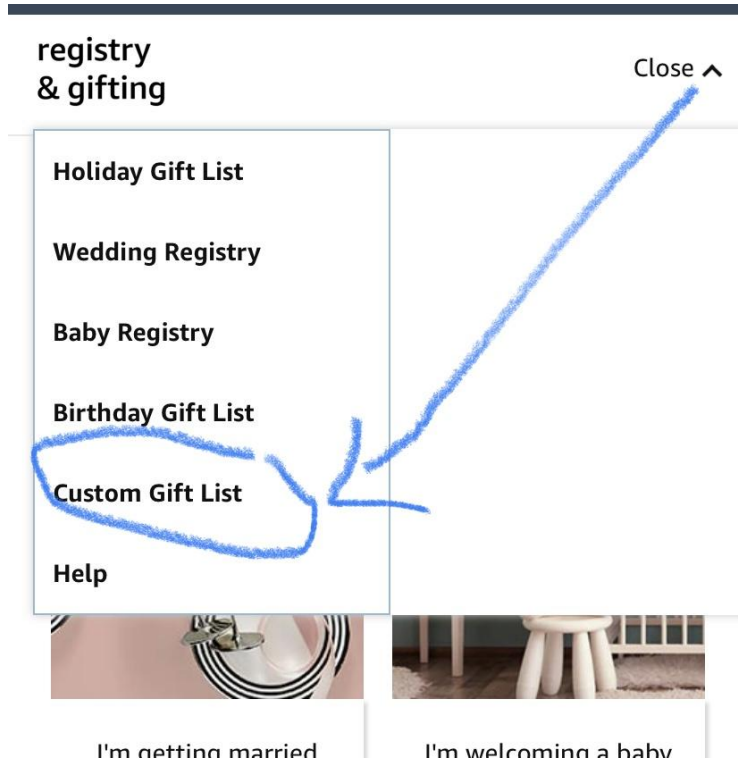

# New Teacher Grant via Custom Gift List

Login to Smile.Amazon.com (the same items are available as at Amazon.com).

Create your Custom Gift List.

Be sure to choose Amazon Prime Items so that items will reach you before school starts.

Remember your deadline to unlock your \$100 in a registry on us is midnight Sunday, August 7th.

Search Amazon

Deliver to Michael - San Antonio 78240

registry  
& gifting

Menu ▾

## The gift of better gift-giving

Whether you're celebrating a wedding, a baby, a birthday, or other memorable milestones, our Gift Lists and registries will help you and your guests find the perfect gifts.