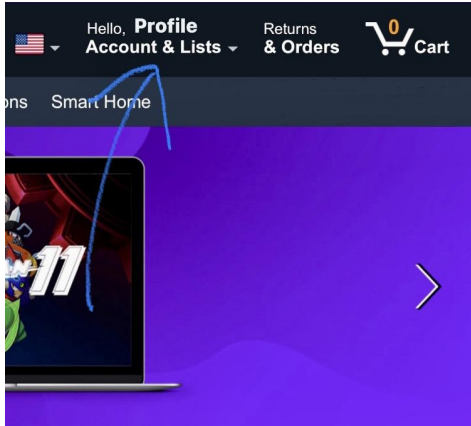

Selecting Your Charity at Smile.Amazon.com

Before you start shopping, consider making the SAISD Foundation the charity you support when you shop. To do so, once you get on the website, you'll click on your profile.

Settings

- English
- United States
- Your AmazonSmile
- Sign Out

Then you will scroll all the way down to click on "Your AmazonSmile".

Next click on "select or change your charity" if you already have one.

Search for "SAISD Foundation" and select "San Antonio Foundation For Excellence in Education Inc."

Your AmazonSmile Impact

Your current charity

Change your charity

SAISD Foundation

Showing 1 - 2 of 2 Results

San Antonio Foundation For Excellence In Education Inc San Antonio, TX Founded 1998	Select
San Antonio Womens Hall of Fame San Antonio, TX	Select